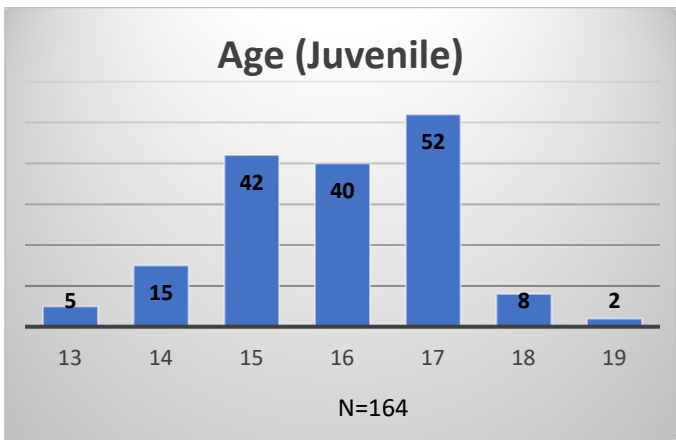

Daily Data Dashboard – October 31, 2023
Demographics for JTDC Population
Tuesday Morning Midnight Count

Total # of probation Involved youth¹: 1,312

¹ Probation Active: Any youth who is pending sentencing with an active social history, has been formally placed on probation or supervision with Cook County Juvenile Probation on the date of the report.

Daily Data Dashboard – October 31, 2023
Demographics for JTDC Population
Tuesday Morning Midnight Count