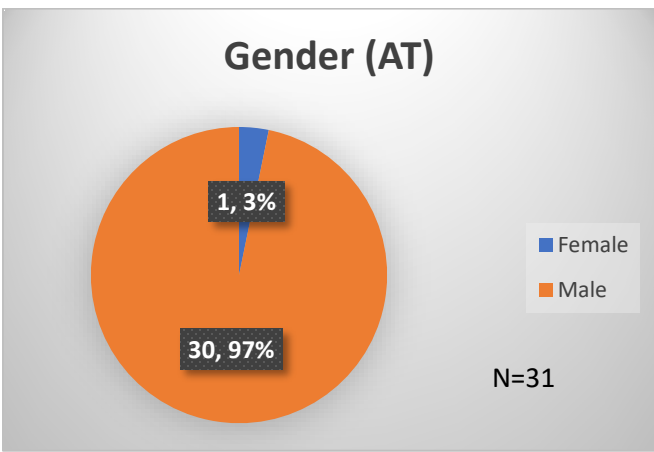

Daily Data Dashboard – October 31, 2023
Demographics for JTDC Population
Tuesday Morning Midnight Count

Total # of probation Involved youth¹: 1,312

¹ Probation Active: Any youth who is pending sentencing with an active social history, has been formally placed on probation or supervision with Cook County Juvenile Probation on the date of the report.