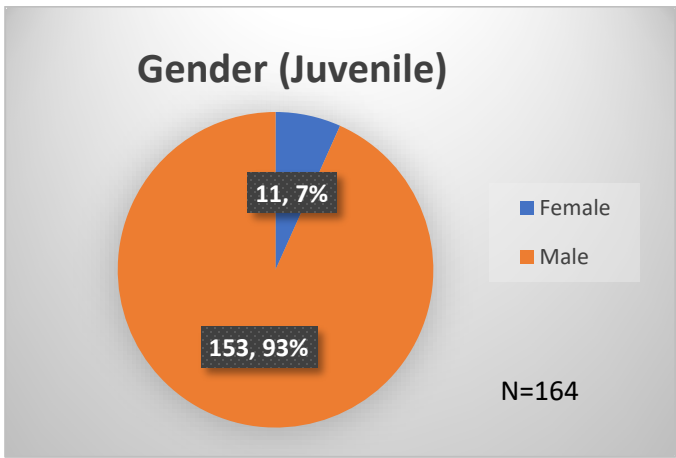

Daily Data Dashboard – October 31, 2023
Demographics for JTDC Population
Tuesday Morning Midnight Count

Total # of probation Involved youth¹: 1,312

¹ Probation Active: Any youth who is pending sentencing with an active social history, has been formally placed on probation or supervision with Cook County Juvenile Probation on the date of the report.