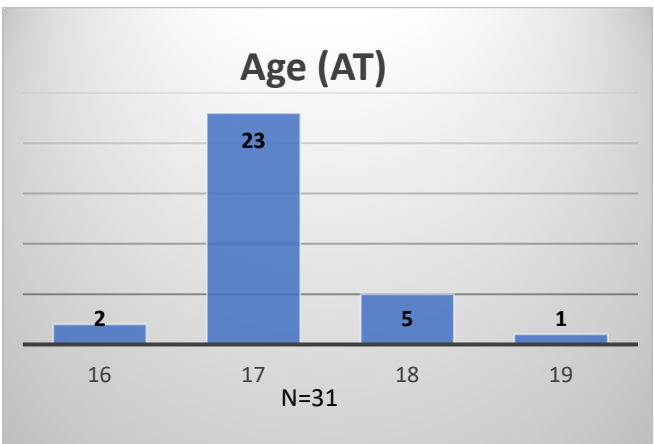

Daily Data Dashboard – October 31, 2023
Demographics for JTDC Population
Tuesday Morning Midnight Count

Total # of probation Involved youth¹: 1,312

¹ Probation Active: Any youth who is pending sentencing with an active social history, has been formally placed on probation or supervision with Cook County Juvenile Probation on the date of the report.