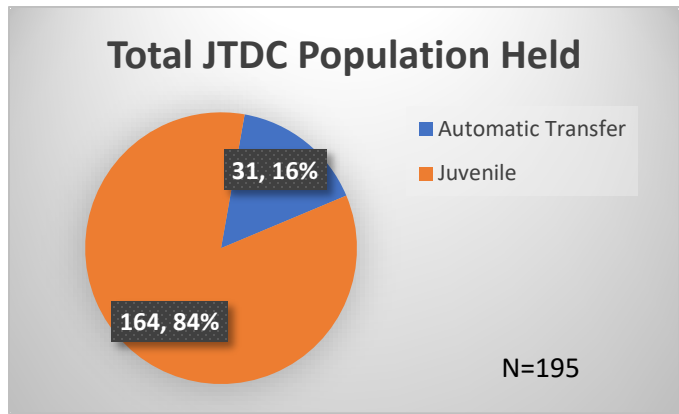

Daily Data Dashboard – October 31, 2023
Demographics for JTDC Population
Tuesday Morning Midnight Count

Total # of probation Involved youth¹: 1,312

¹ Probation Active: Any youth who is pending sentencing with an active social history, has been formally placed on probation or supervision with Cook County Juvenile Probation on the date of the report.